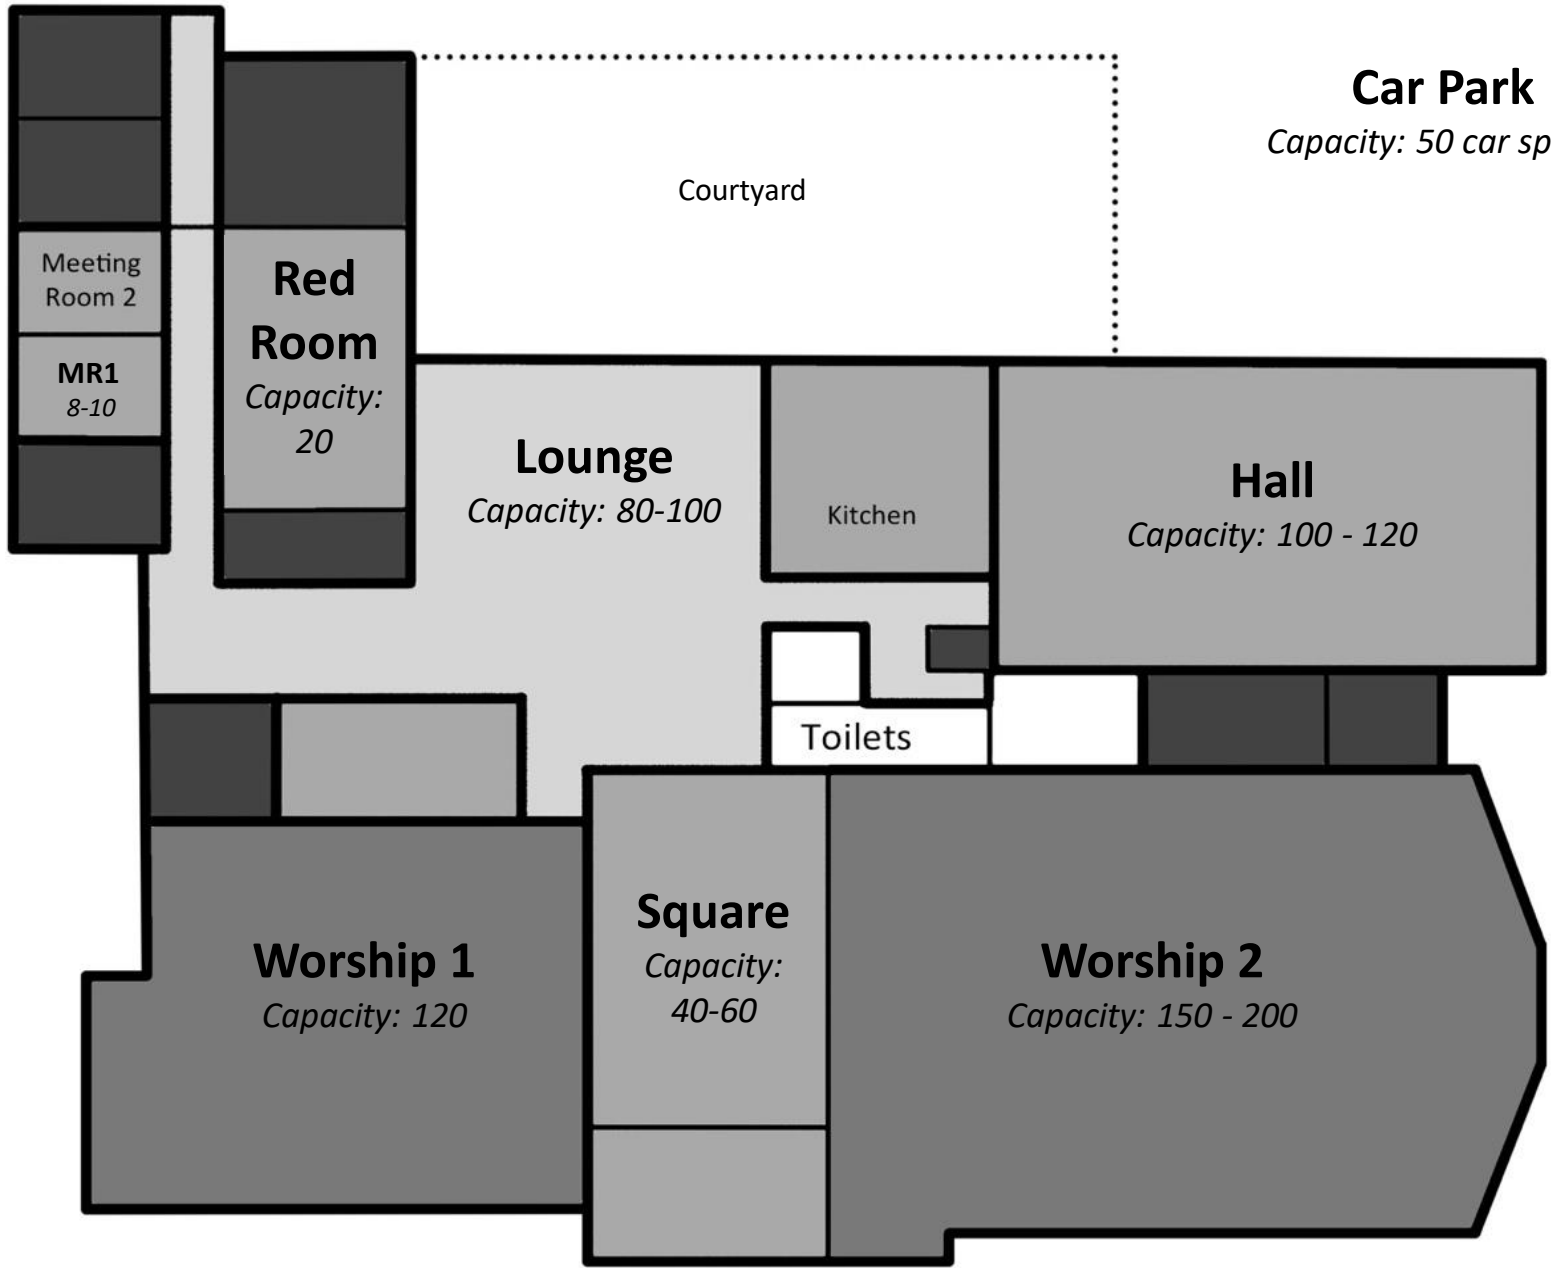

St Thomas' Anglican Church Facility Hire Guide

44 Station St, Burwood, VIC 3125

Station Street

Car Park

Capacity: 50 car spaces

Courtyard

Meeting Room 2

MR1
8-10

Red Room
Capacity: 20

Lounge
Capacity: 80-100

Kitchen

Hall
Capacity: 100 - 120

Toilets

Worship 1
Capacity: 120

Square
Capacity: 40-60

Worship 2
Capacity: 150 - 200

Worship 1

Worship 1

Worship 1

Worship 2

Worship 2

Worship 2

Hall

Hall

Hall

Lounge

Lounge

The Square

The Square

Kitchen

Kitchen

Kitchen